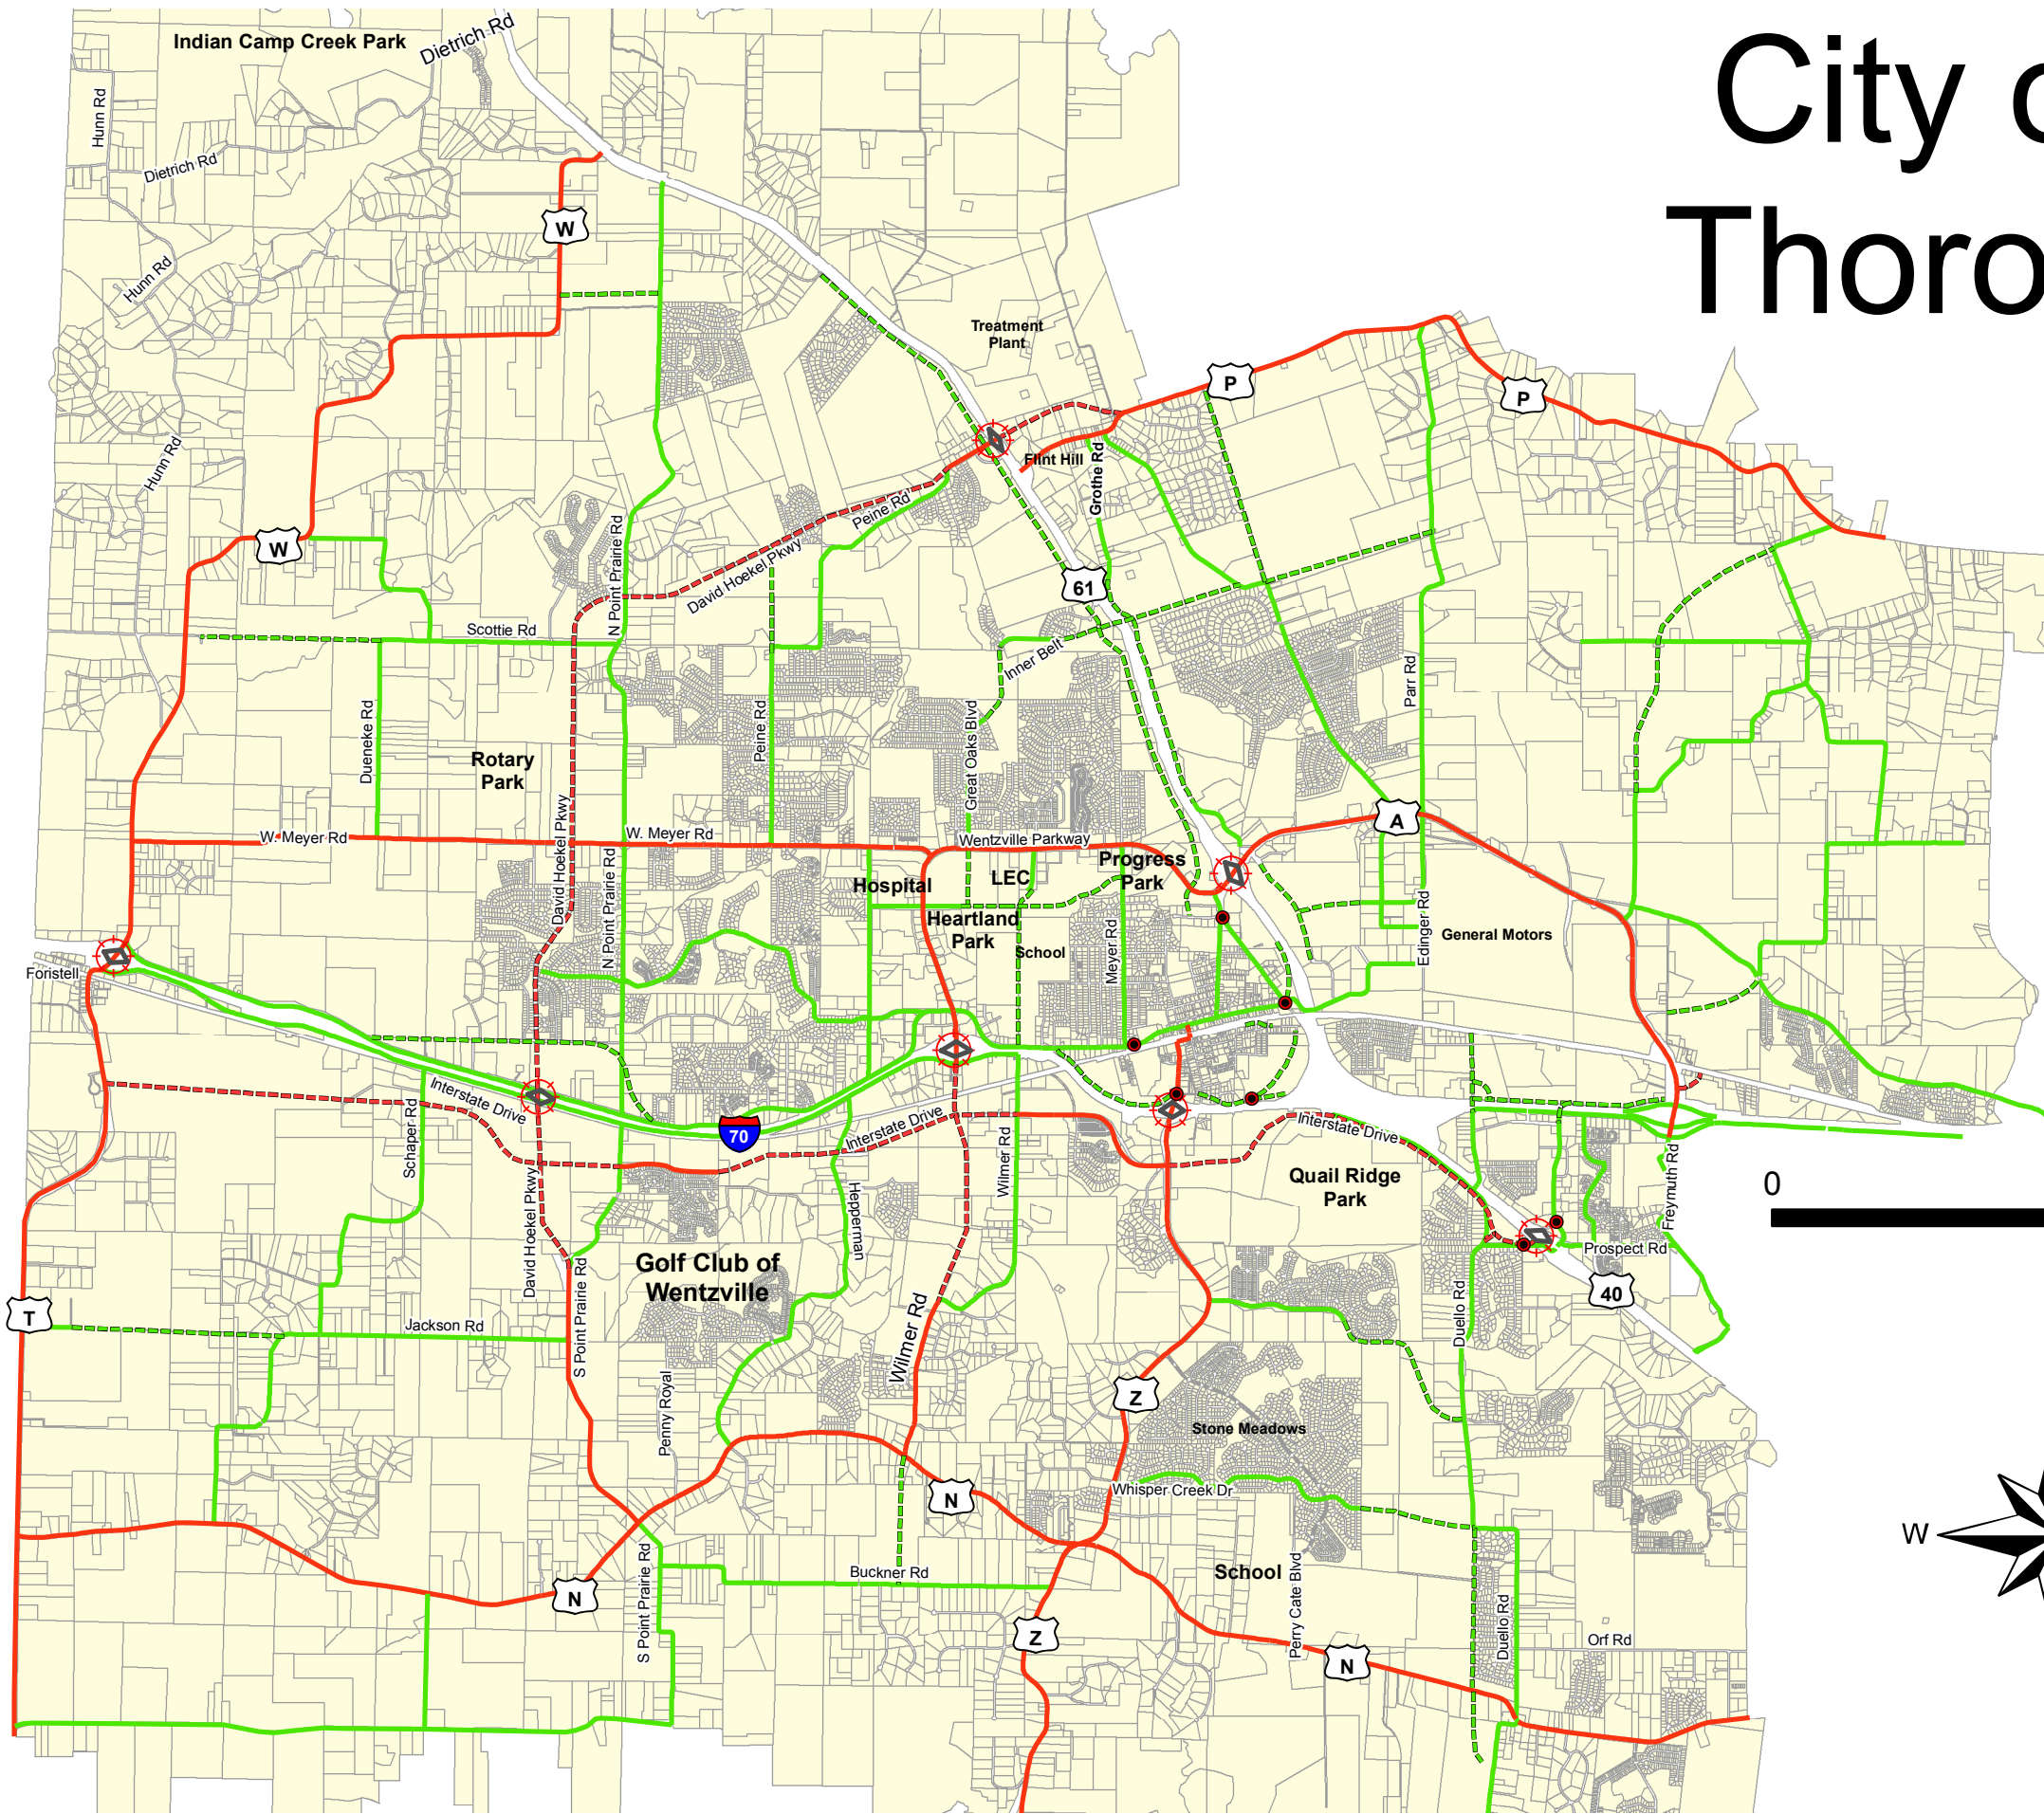

City of Wentzville Thoroughfare Plan

Plan No. 6
September 2009

Legend

- Round-a-bout
- ⊗ Interchange
- Thoroughfare Routes**
- Existing Arterial Roads
- Existing Collector Roads
- - - Proposed Arterial Roads
- - - Proposed Collector Roads
- ▭ Parcels