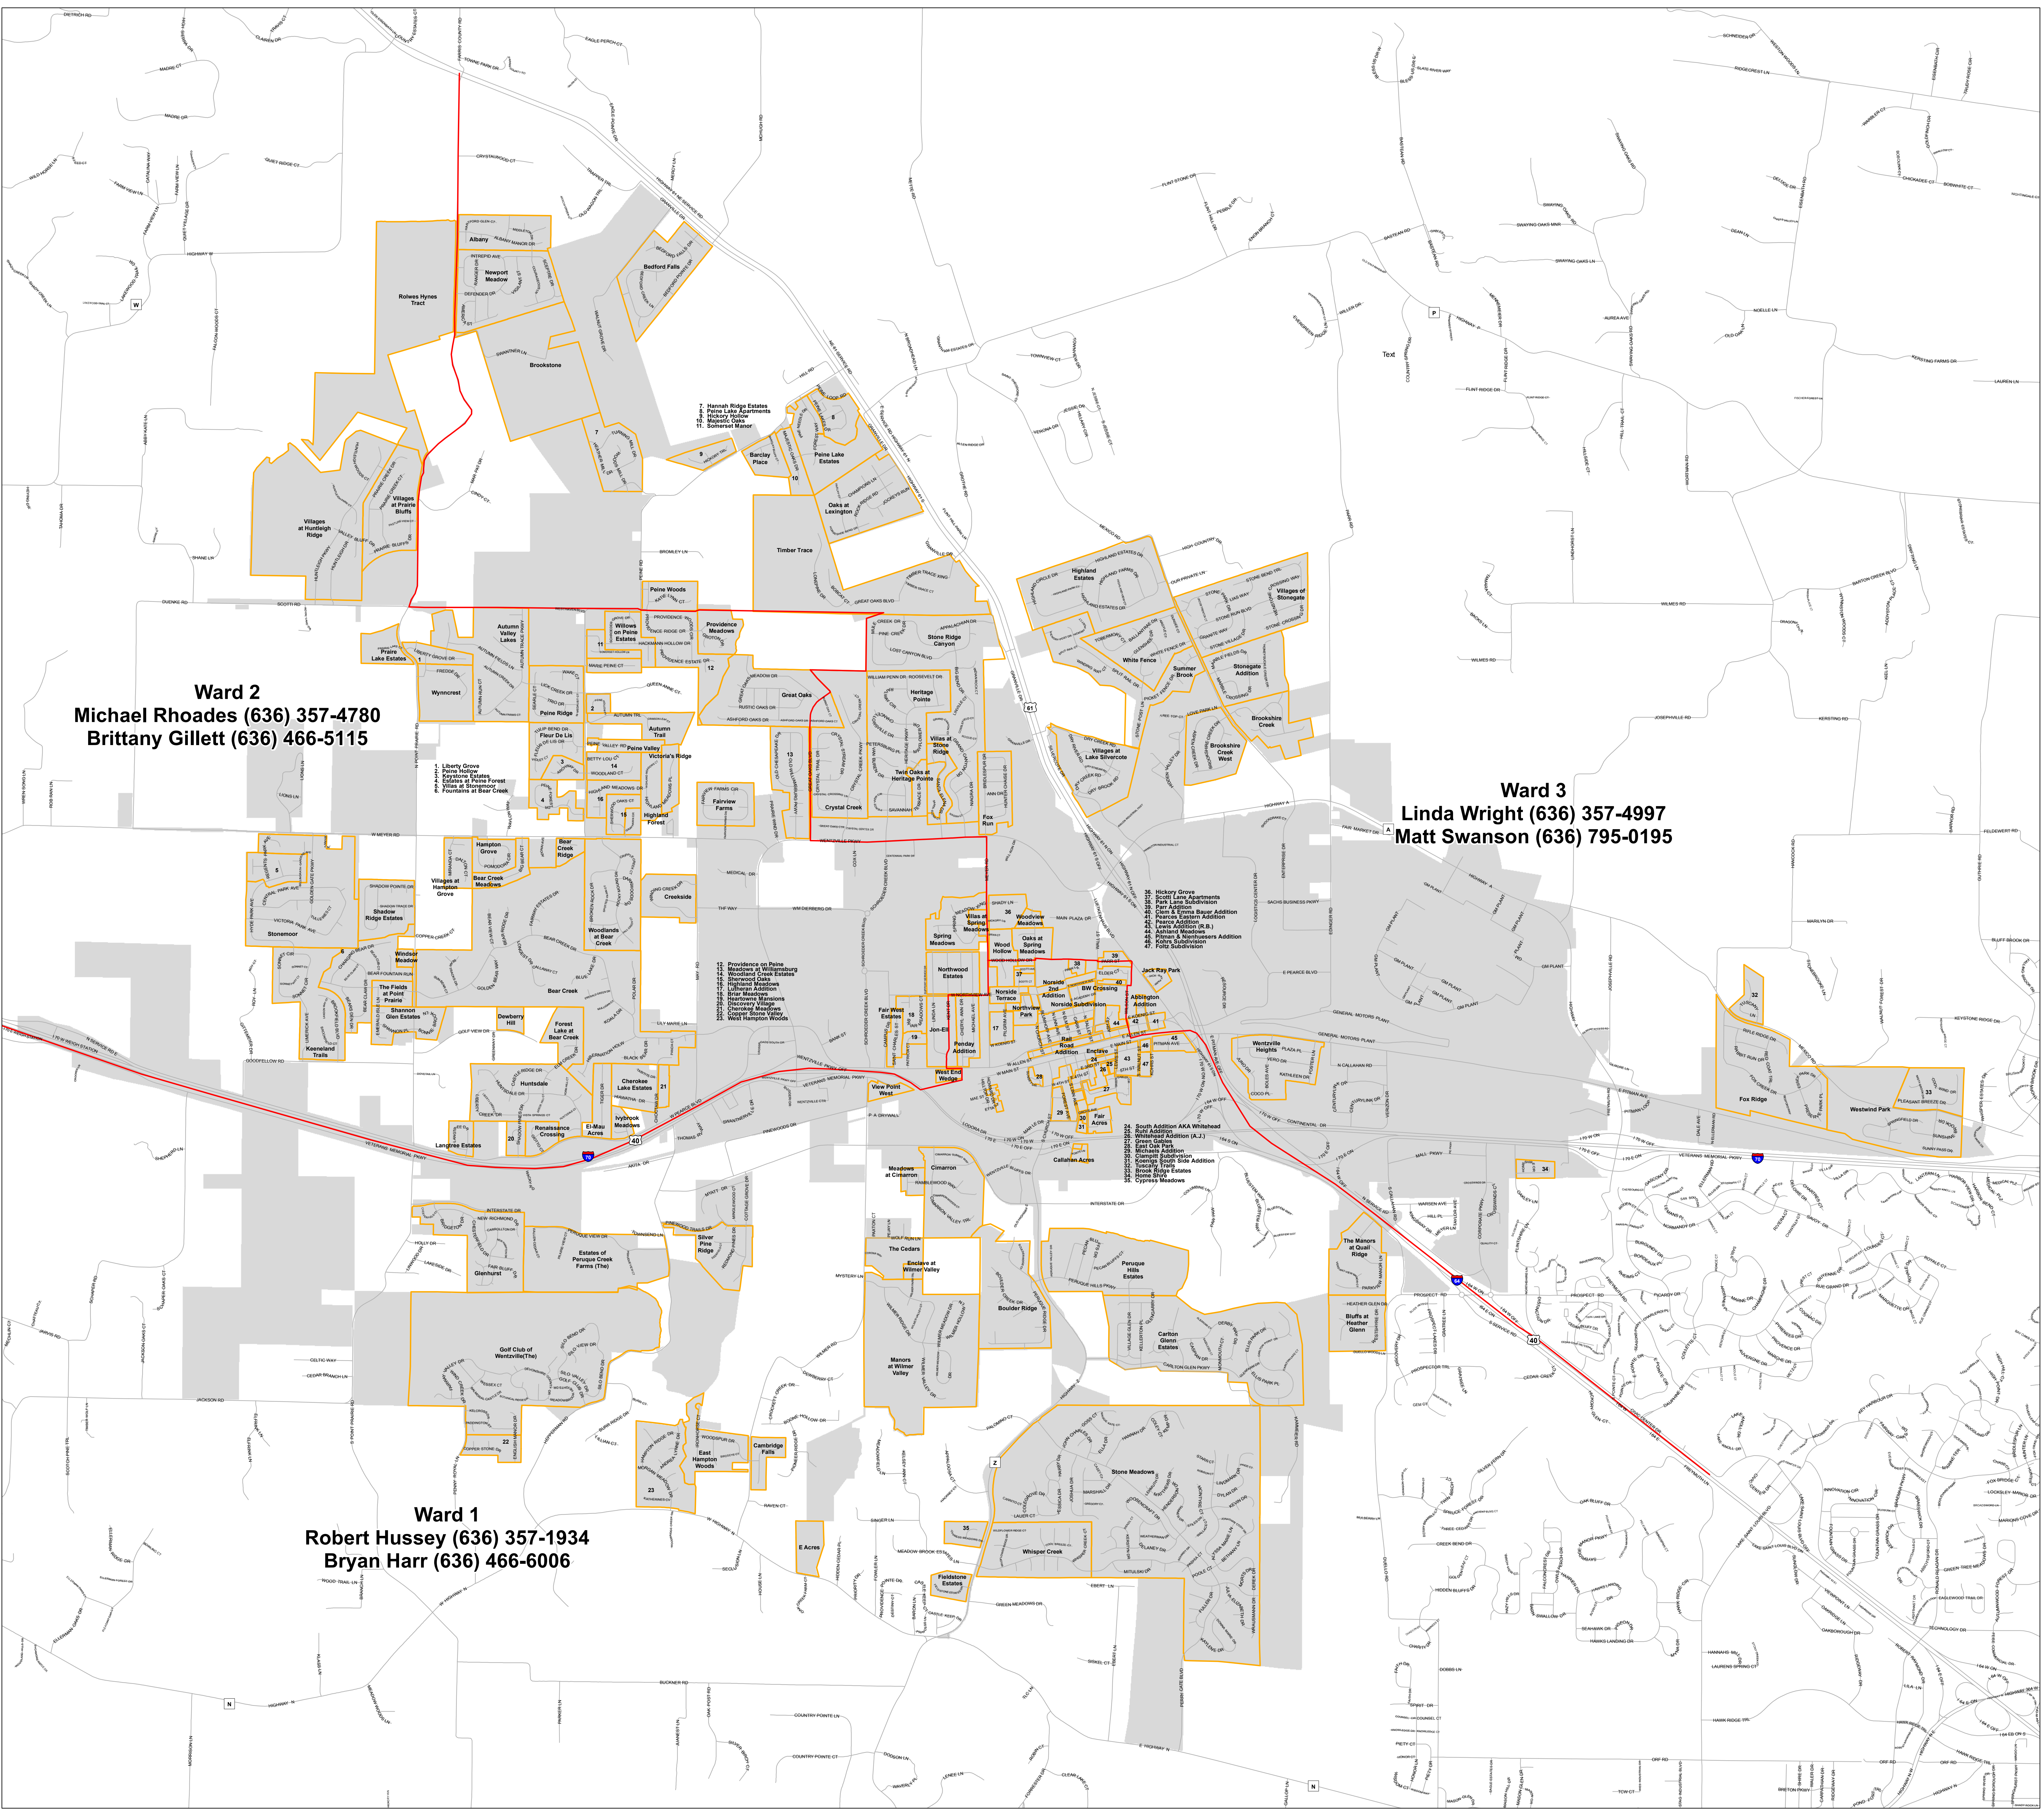

Wentzville Wards

Ward 2
Michael Rhoades (636) 357-4780
Brittany Gillett (636) 466-5115

Ward 3
Linda Wright (636) 357-4997
Matt Swanson (636) 795-0195

Ward 1
Robert Hussey (636) 357-1934
Bryan Harr (636) 466-6006

1 inch = 1,200 feet

Legend

- Ward Boundary
- Centerline
- Subdivisions
- Wentzville